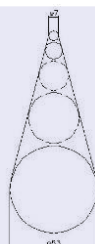

08-370-BL

08-375-BL

Lichtfleck

Spot sizes

- ▶ **08-360**
- ▶ **08-365**

Spot size
(dist. 30 cm)
ø 50-100 mm

- ▶ **08-370**
- ▶ **08-375**

Spot size
(dist. 30 cm)
ø 7-63 mm