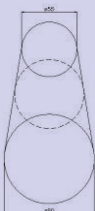

08-370-BL

08-375-BL

Lichtfleck

Spot sizes

- ▶ **08-360**
- ▶ **08-365**

Spot size
(dist. 30 cm)
ø 50-100 mm

- ▶ **08-370**
- ▶ **08-375**

Spot size
(dist. 30 cm)
ø 7-63 mm